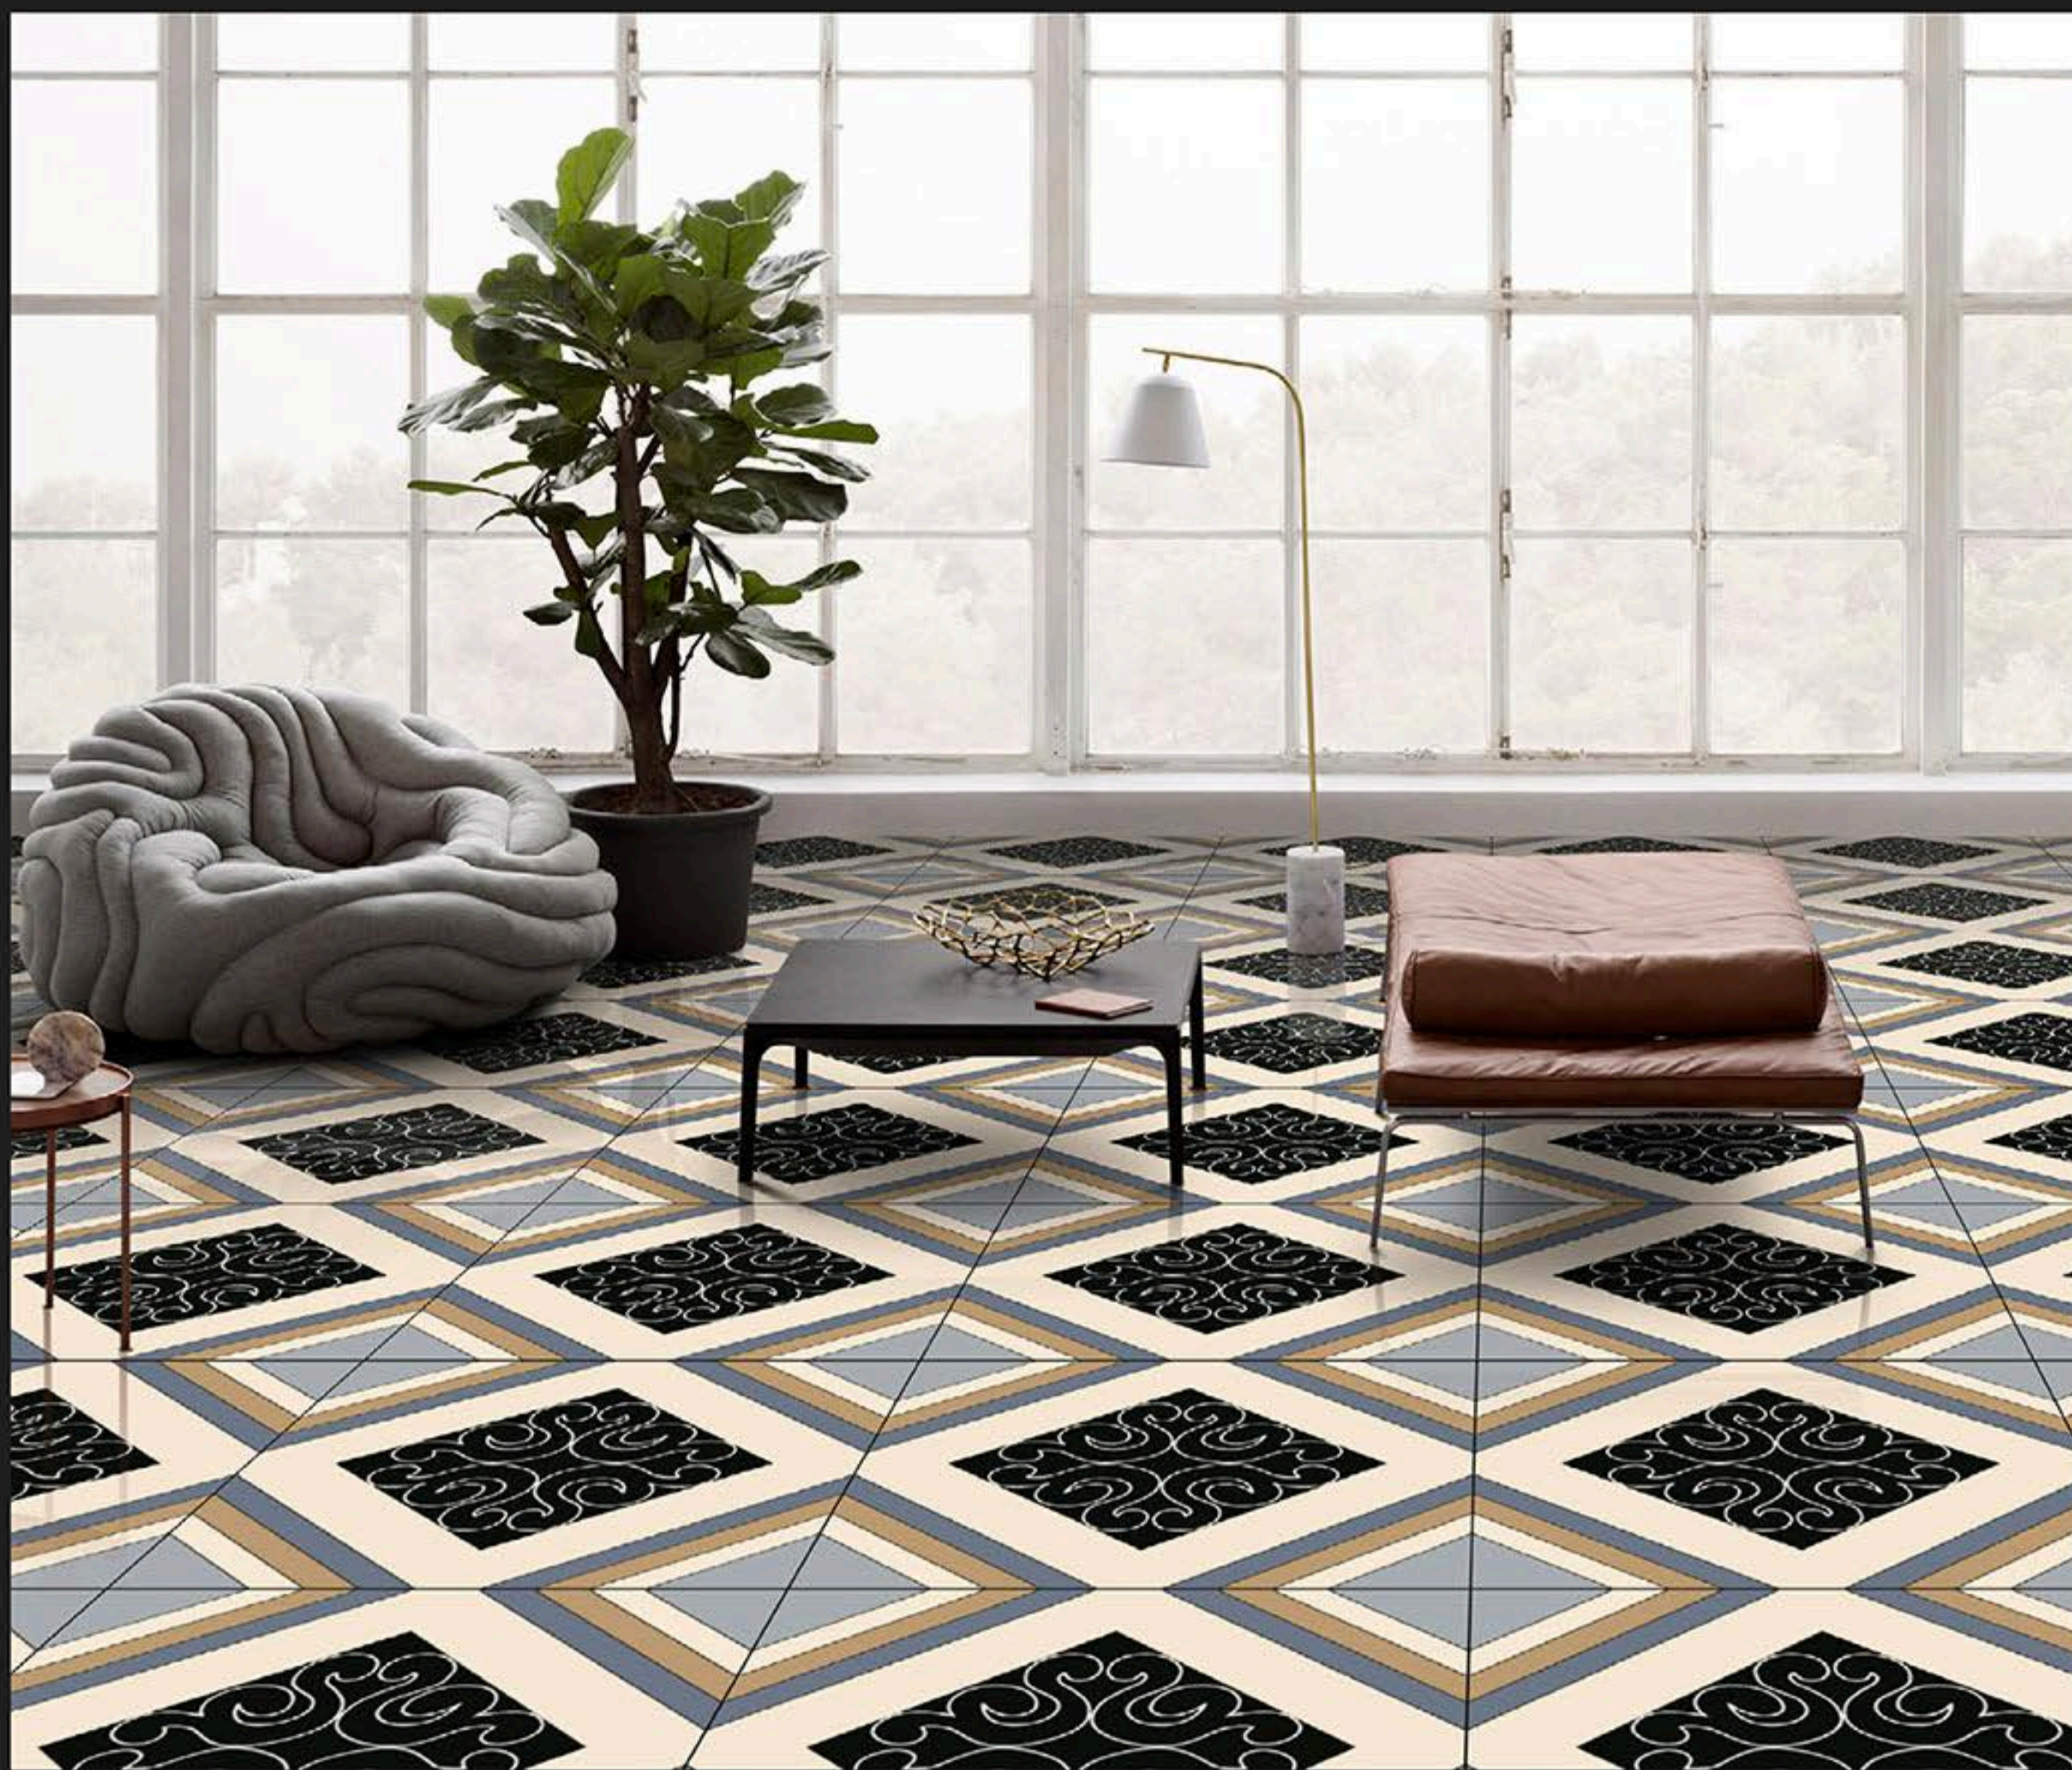

**JOB WORK
SERIES**
MATT FINISH

JW-004